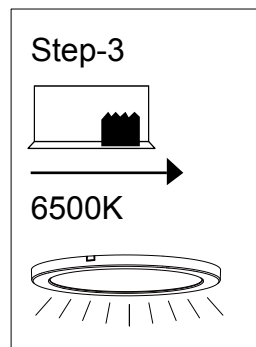

GLOBO

LIGHTING
www.globo-lighting.com

12379-6W 12379-6B
12379-18W 12379-18B
12379-24W 12379-24B

- colour fixing
- many light steps
- 3 light steps
- on/off many steps

GLOBO Handels GmbH
Gewerbestr. 3
A-9184 Sankt Peter
AUSTRIA