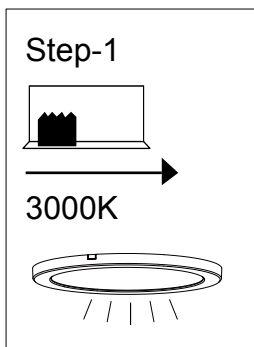

GLOBO

LIGHTING
www.globo-lighting.com

12379-6W 12379-6B
12379-18W 12379-18B
12379-24W 12379-24B

- colour fixing
- many light steps
- 3 light steps
- on/off many steps

GLOBO Handels GmbH
Gewerbestr. 3
A-9184 Sankt Peter
AUSTRIA