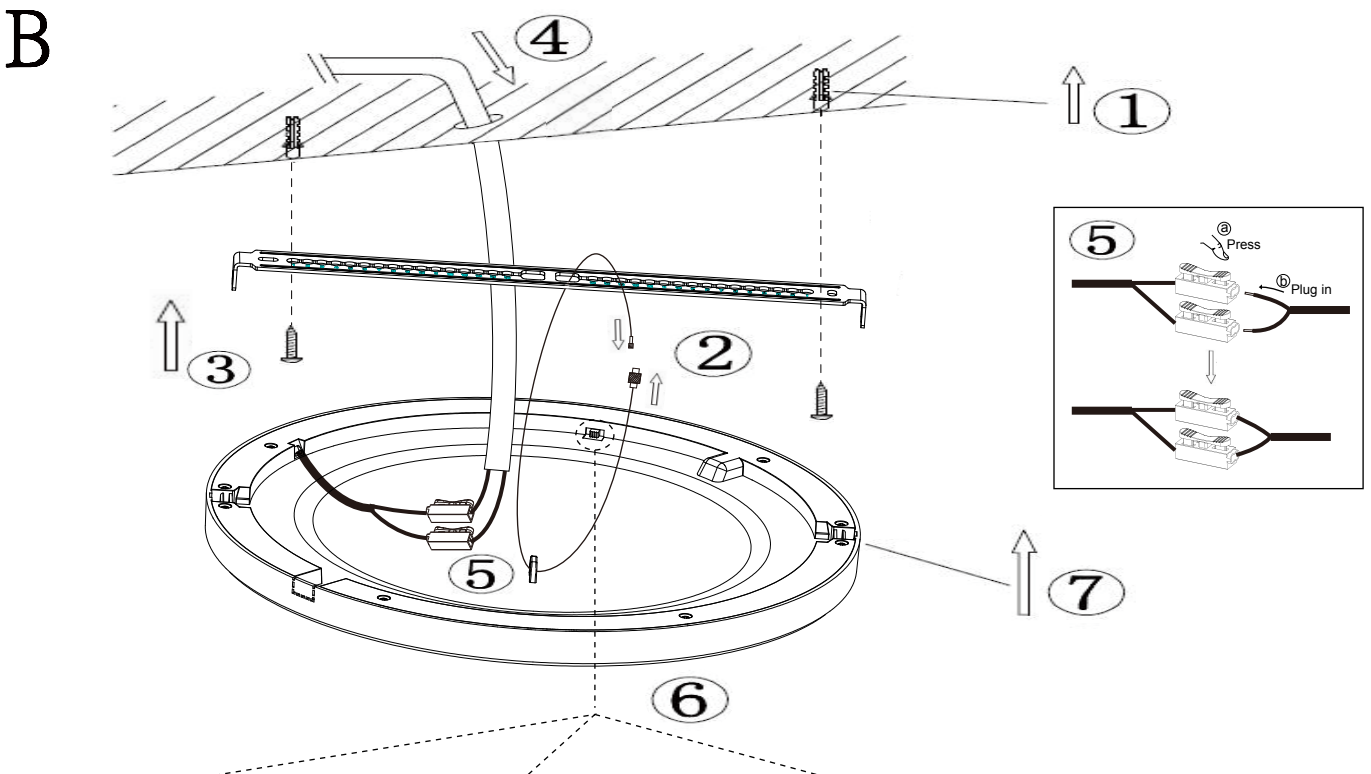

GLOBO

LIGHTING
www.globo-lighting.com

12379-6W 12379-6B
12379-18W 12379-18B
12379-24W 12379-24B

- colour fixing
- many light steps
- 3 light steps
- on/off many steps

GLOBO Handels GmbH
Gewerbestr. 3
A-9184 Sankt Peter
AUSTRIA