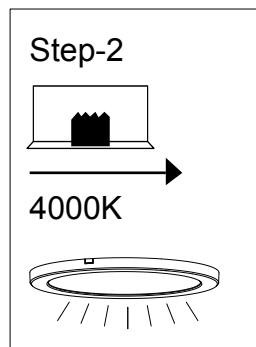

GLOBO

LIGHTING
www.globo-lighting.com

12379-6W 12379-6B
12379-18W 12379-18B
12379-24W 12379-24B

- colour fixing
- many light steps
- 3 light steps
- on/off many steps

GLOBO Handels GmbH
Gewerbestr. 3
A-9184 Sankt Peter
AUSTRIA