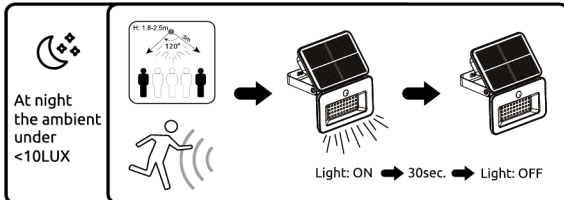

Press ON/OFF Button a second time to choose brightness step.

1x 8W 3V LED
1x 3.7V 2200mAh Li-ion Battery