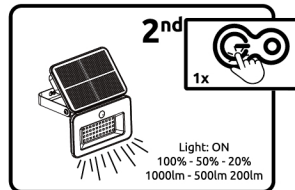

Press ON/OFF Button a second time to choose brightness step.

1x 8W 3V LED
1x 3.7V 2200mAh Li-ion Battery