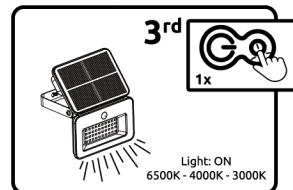

Press ON/OFF Button a second time to choose brightness step.

1x 8W 3V LED
1x 3.7V 2200mAh Li-ion Battery