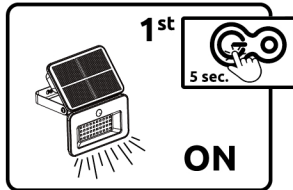

Sensor Mode:

Press ON/OFF Button one time for 5 seconds.