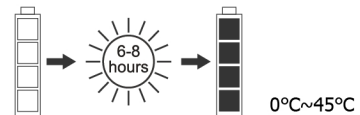

AKKU DATA

Li-ion RECHARGEABLE

*Manufacturer: Ningbo Jingrui Energy Technology Co., Ltd.
Adress: No.61 Yuanfeng Road, Fenghua District, Ningbo City,
Zhejiang Province, P.R. China

Model: 18650 3.7V 2200mAh 8.14Wh