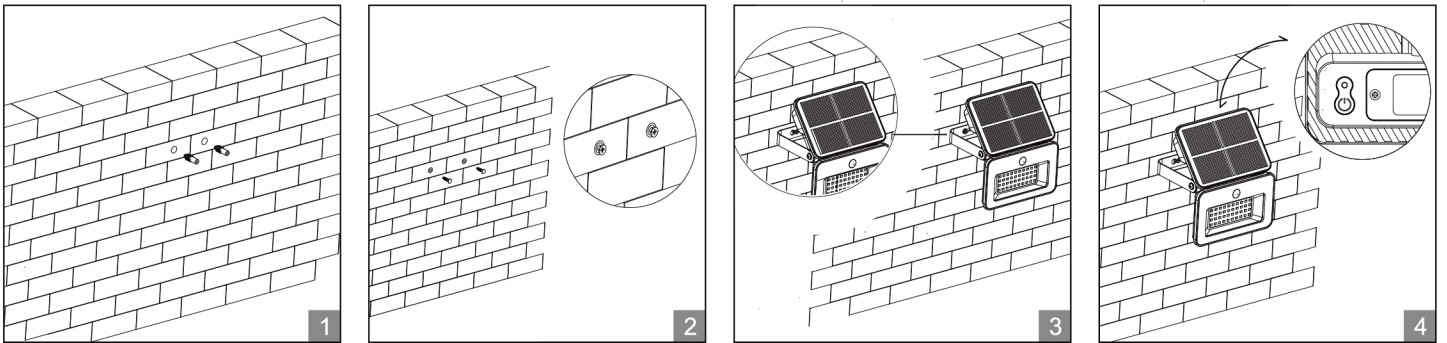

GLOBO

LIGHTING

36504