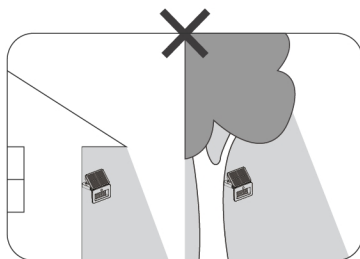

AKKU DATA

Li-ion RECHARGEABLE

*Manufacturer: Ningbo Jingrui Energy Technology Co., Ltd.
Adress: No.61 Yuanfeng Road, Fenghua District, Ningbo City,
Zhejiang Province, P.R. China

Model: 18650 3.7V 2200mAh 8.14Wh