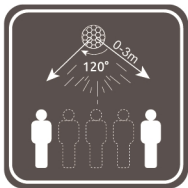

GLOBO

LIGHTING

36504