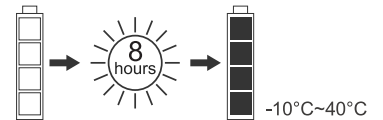

GLOBO

LIGHTING

36624W 36624P

1x 4W LED DC 3,7V
2x 1800mAh 3,7V Li-ion battery

Charging way

OR

AKKU DATA

18650 Li-ion RECHARGEABLE