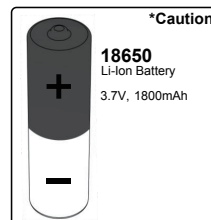

GLOBO

LIGHTING

36624W 36624P

1x 4W LED DC 3,7V
2x 1800mAh 3,7V Li-ion battery

Charging way

OR

AKKU DATA

18650 Li-ion RECHARGEABLE

*Manufacturer: Ningbo Yi Yang New energy Technology Co., Ltd
Adress: Luochi Temple industrial Zone Yunlongtown Yinzhou District, Ningbo
Model: 2x 18650 1800mAh 3.7V 6.66Wh

SAFETY INSTRUCTIONS

GLOBO Handels GmbH
Gewerbestr. 3
A-9184 Sankt Peter, Austria
www.globo-lighting.com
office@globo-lighting.com