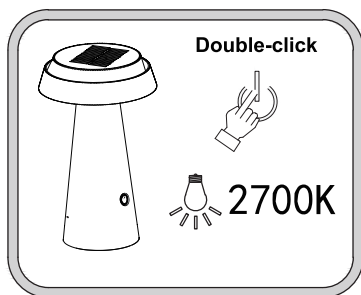

GLOBO

LIGHTING

36624W 36624P

1x 4W LED DC 3,7V
2x 1800mAh 3,7V Li-ion battery

Charging way

OR

AKKU DATA

18650 Li-ion RECHARGEABLE