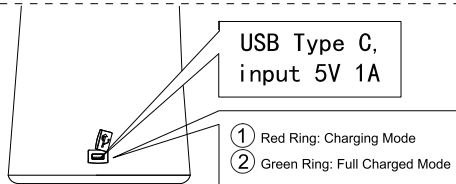

GLOBO

LIGHTING

36624W 36624P

1x 4W LED DC 3,7V
2x 1800mAh 3,7V Li-ion battery

Charging way

OR

AKKU DATA

18650 Li-ion RECHARGEABLE