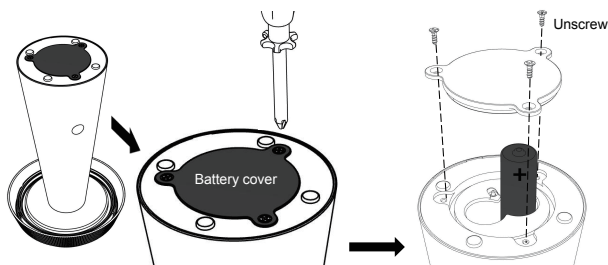

GLOBO

LIGHTING

36624W 36624P

1x 4W LED DC 3,7V
2x 1800mAh 3,7V Li-ion battery

Charging way

OR

AKKU DATA

18650 Li-ion RECHARGEABLE

*Manufacturer: Ningbo Yi Yang New energy Technology Co., Ltd
Adress: Luochi Temple industrial Zone Yunlongtown Yinzhou District, Ningbo
Model: 2x 18650 1800mAh 3.7V 6.66Wh

SAFETY INSTRUCTIONS

GLOBO Handels GmbH
Gewerbestr. 3
A-9184 Sankt Peter, Austria
www.globo-lighting.com
office@globo-lighting.com