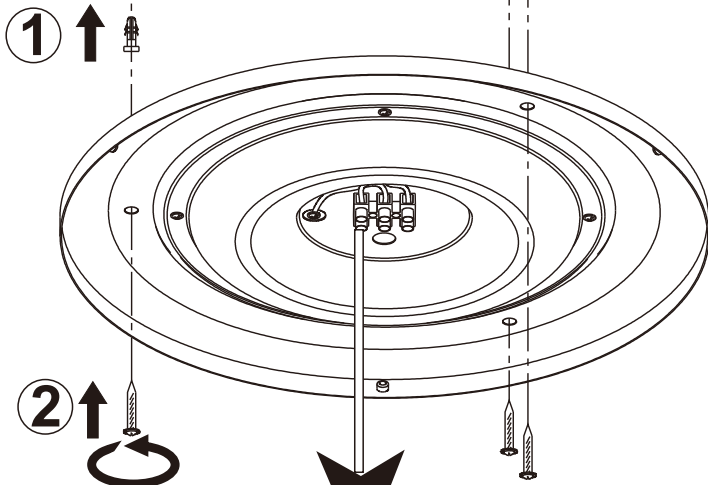

GLOBO
LIGHTING
www.globo-lighting.com

41315-24
41315-12

Step 1

Step 2

Step 3

3000K

6000K

4500K