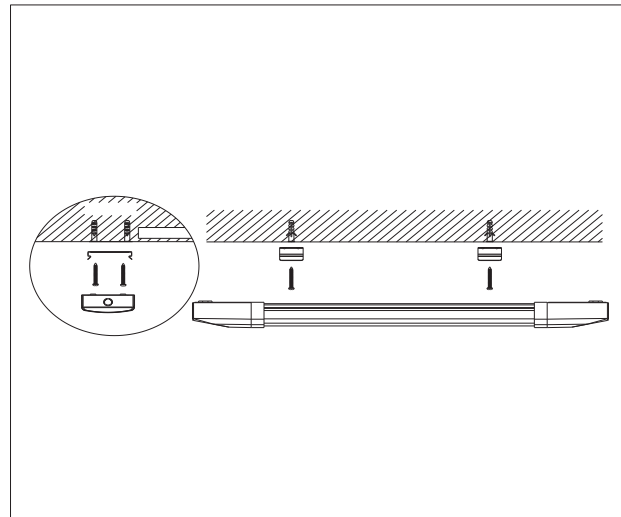

GLOBO
LIGHTING
www.globo-lighting.com

B

Wire Connection

42436-18
42436-36

Installation A

Installation B

Globo Handels GmbH
Gewerbestraße 3,
A-9184 St. Peter