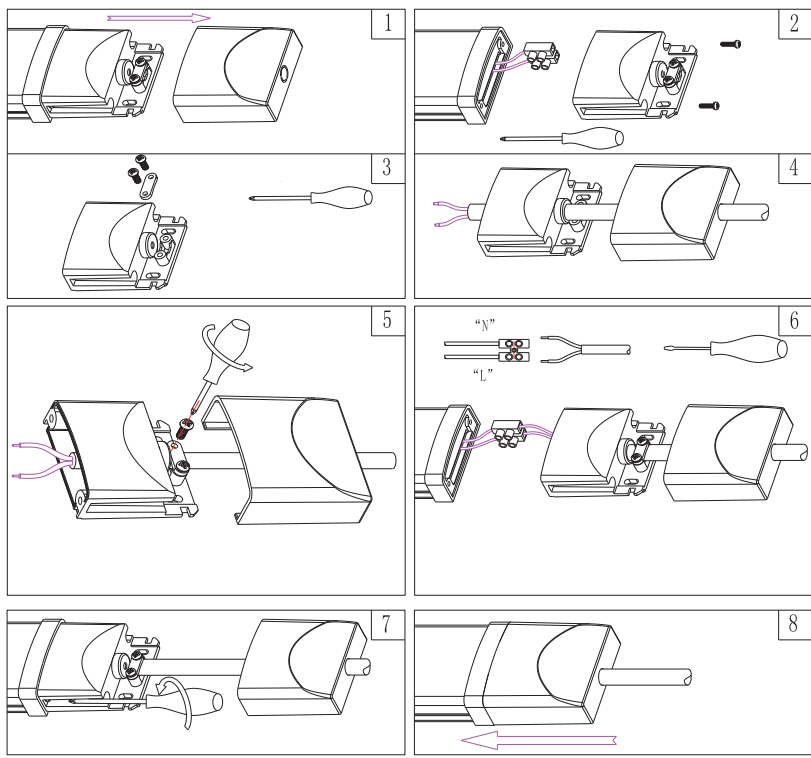

GLOBO
LIGHTING
www.globo-lighting.com

B

Wire Connection

42436-18
42436-36

Installation A

Installation B

Globo Handels GmbH
Gewerbestraße 3,
A-9184 St. Peter