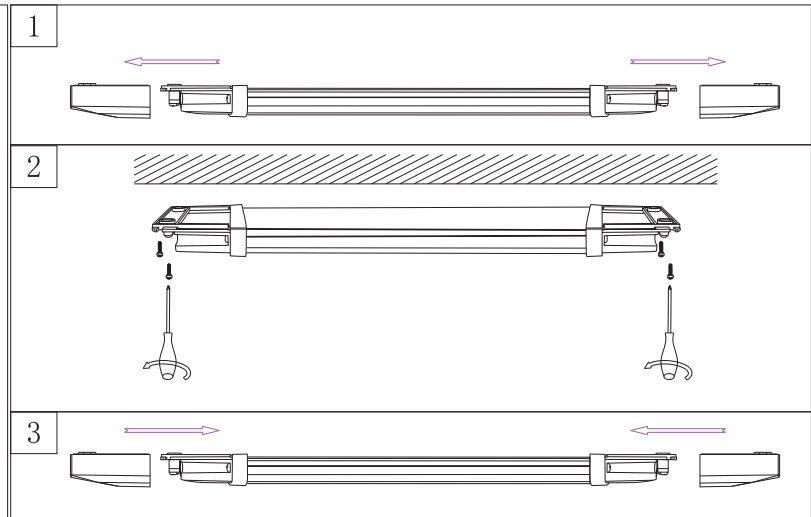

GLOBO
LIGHTING
www.globo-lighting.com

B

Wire Connection

42436-18
42436-36

Installation A

Installation B

Globo Handels GmbH
Gewerbestraße 3,
A-9184 St. Peter