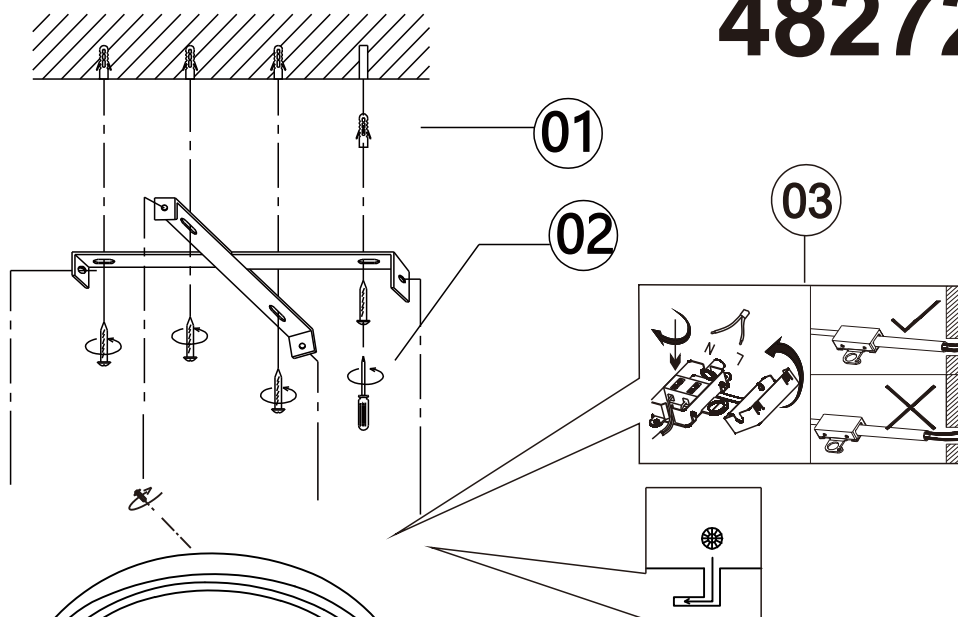

GLOBO

LIGHTING

www.globo-lighting.com

48272-46

E

04

- memory function
- 4000 K - 6000 K LIGHT STEPS 3000 K
- many light steps
- 3000 K - 6000 K
- night light
- colour fixing
- 240lm - 2800lm output
- incl. remote control
- dimmable
- many steps