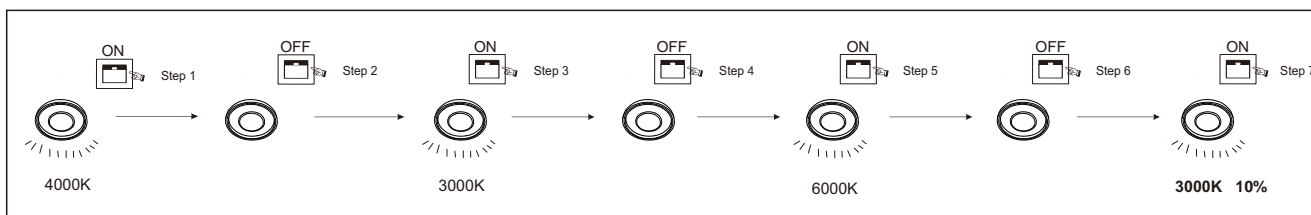

04

- memory function
- 4000 K - 6000 K LIGHT STEPS 3000 K
- many light steps
- 3000 K - 6000 K
- night light
- colour fixing
- 240lm - 2800lm output
- incl. remote control
- dimmable
- many steps

Frequency Bandwidth	Maximal radiation transmitting power
2403MHz-2476MHz	6dBm

GLOBO Handels GmbH
Gewerbestr. 3
A-9184 Sankt Peter