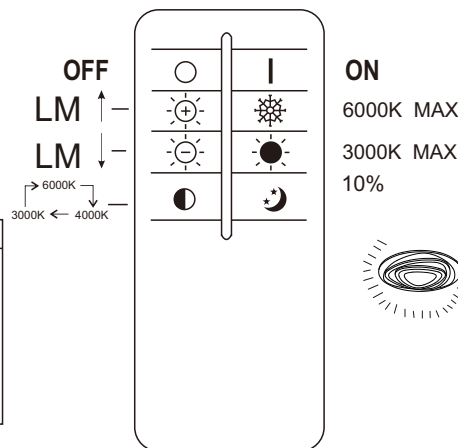

04

- memory function
- 4000 K - 6000 K LIGHT STEPS 3000 K
- many light steps
- 3000 K - 6000 K
- night light
- colour fixing
- 240lm - 2800lm output
- incl. remote control
- dimmable
- many steps

Frequency Bandwidth	Maximal radiation transmitting power
2403MHz-2476MHz	6dBm

GLOBO Handels GmbH
Gewerbestr. 3
A-9184 Sankt Peter