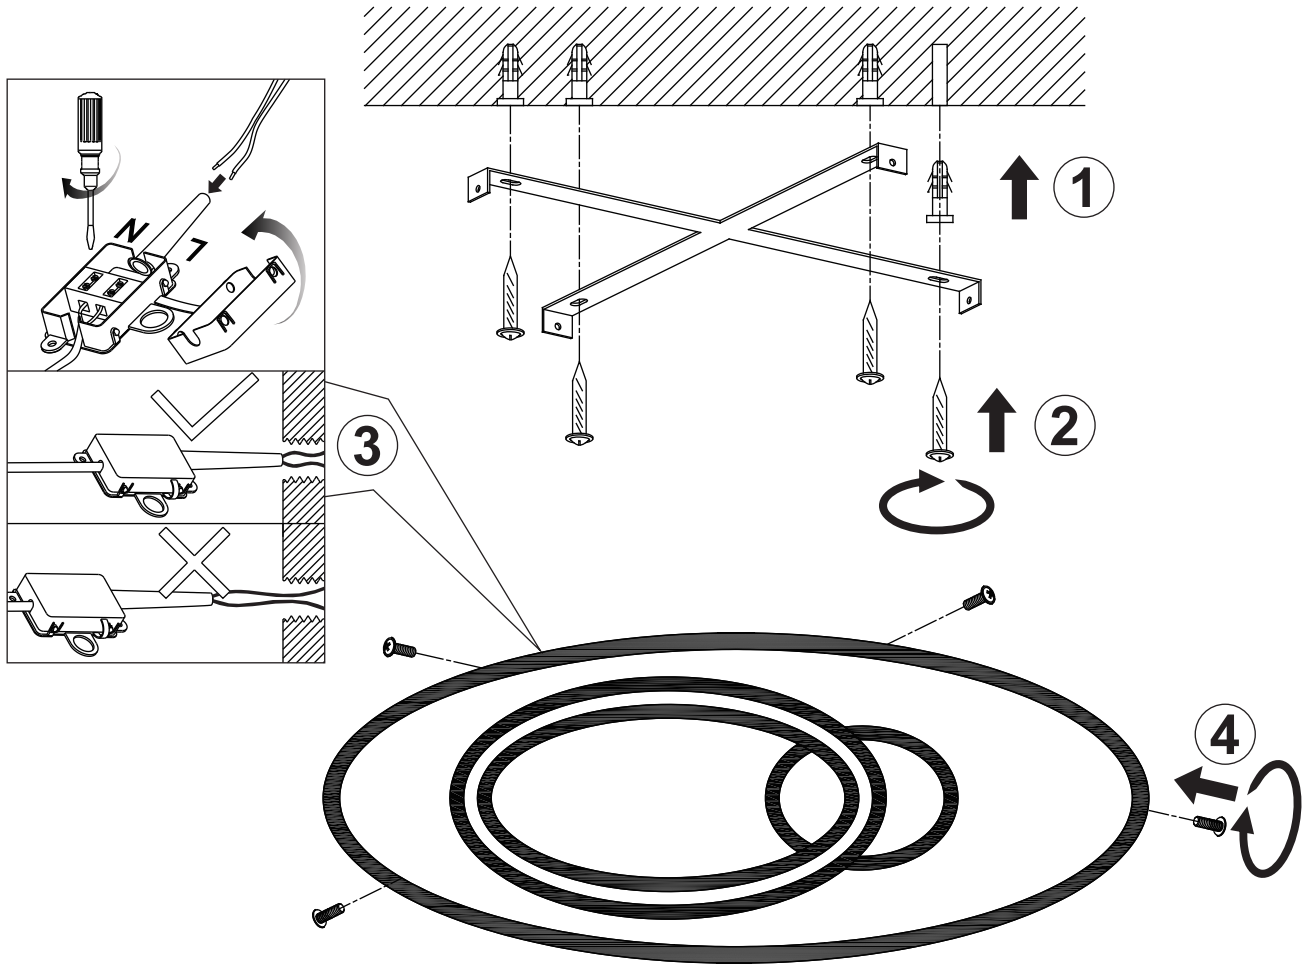

B

48436-36
48436-50

GLOBO
LIGHTING
www.globo-lighting.com

- incl.
- 3 LIGHT STEPS (4500 K, 6000 K, 3000 K)
- dimmable
- 3000 K - 6000 K
- night light
- many steps
- colour fixing
- memory function
- many light steps