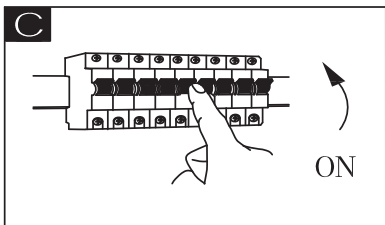

B

48436-36
48436-50

GLOBO
LIGHTING
www.globo-lighting.com

- incl.
- 3 LIGHT STEPS (4500 K, 6000 K, 3000 K)
- dimmable
- 3000 K - 6000 K
- night light
- many steps
- colour fixing
- memory function
- many light steps