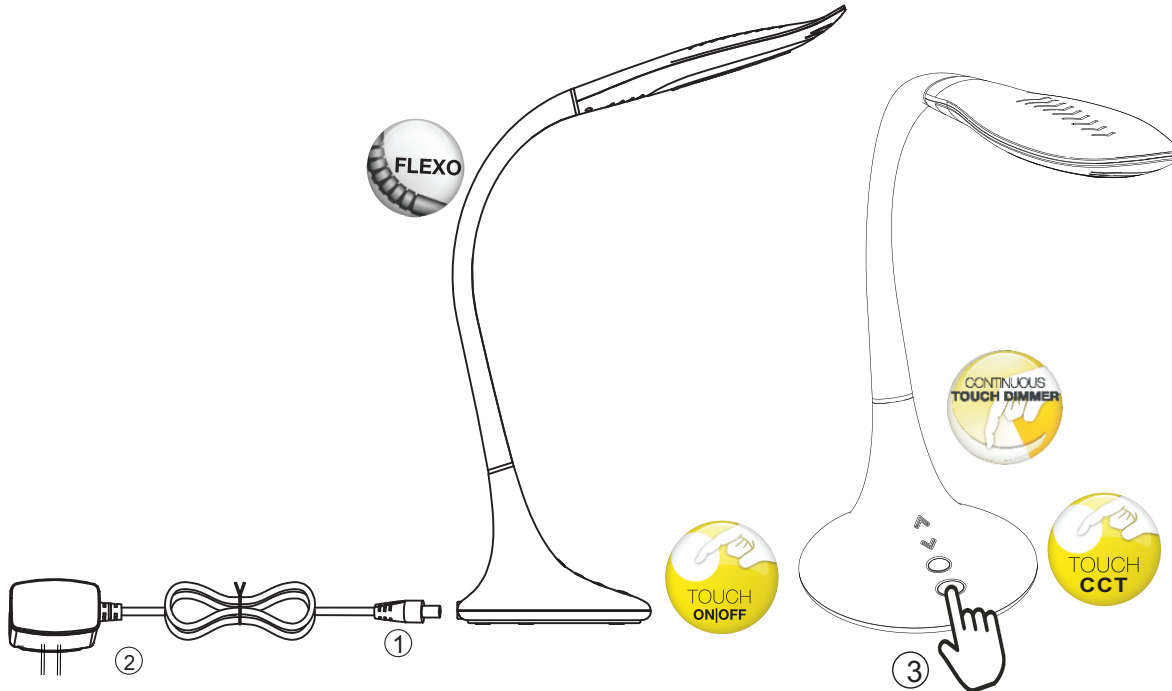

# GLOBO

LIGHTING

www.globo-lighting.com

# 58271S

ON/OFF