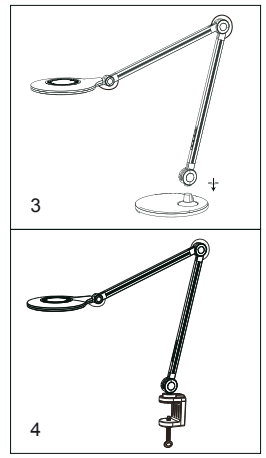

GLOBO

LIGHTING
www.globo-lighting.com

58421B
58421S

- 3000K 4300K 6000K
3 light steps
- touch on | off
- many light steps
- continuous touch dimmer
- colour fixing

Version2

Version1 (1)

(2)