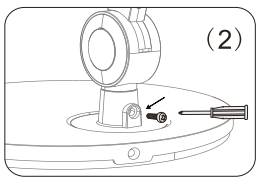

GLOBO

LIGHTING
www.globo-lighting.com

58421B
58421S

- 3000K 4300K 6000K
3 light steps
- touch on | off
- many light steps
- continuous touch dimmer
- colour fixing

Version2

Version1 (1)

(2)